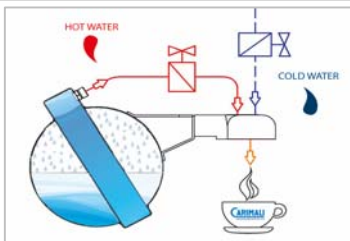

## Kicco Option

**Cold Water Mix for Tea**  
hot water dispensing with economizer

**Cold Water Mix for Group**  
set the desired infusion temperature for each drink selection

**Lights**  
lights available for Kicco white and black

**Barista Steam Wand**  
heat and froth milk automatically at any desired temperature