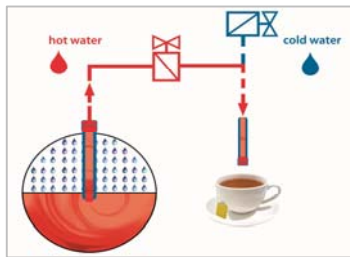

## Kicco Option

**Cold Water Mix for Tea**  
hot water dispensing with economizer

**Cold Water Mix for Group**  
set the desired infusion temperature for each drink selection

**Lights**  
lights available for Kicco white and black

**Barista Steam Wand**  
heat and froth milk automatically at any desired temperature