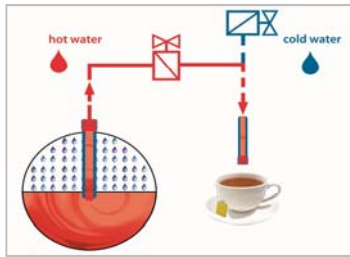

Bubble-Cento Option

Cold Water Mix for Tea (2 and 3 gr. only)
hot water dispensing with economizer

Electrical Heating for Cup Warmer (2 and 3 gr. only)
heat cups and serve drinks at the perfect temperature

Manual Milk Frother (instead of steam wand) froth milk with the frother using the steam lever