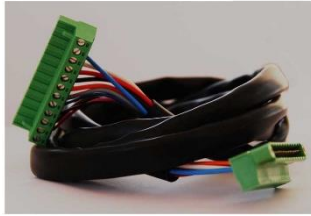

Support for M Group

Part number: A 0113.VE

USB Serial Adapter Cable

Part number: 96.00816

Extension Cable for M2-M4 Brewing Unit Machines

Part number: 03.01151

Extension Cable for M3 Brewing Unit

Part number: 03.05169