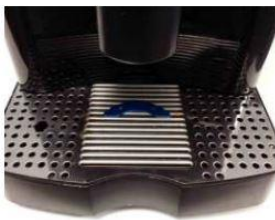

Grease for mixer gasket

Part number: 06.05018

Grease for Pistons of F and M Brewing Units

Part number: 06.00149

Cup Positioning

Part number: 04.05043

Cup Positioning

Part number: 04.05014