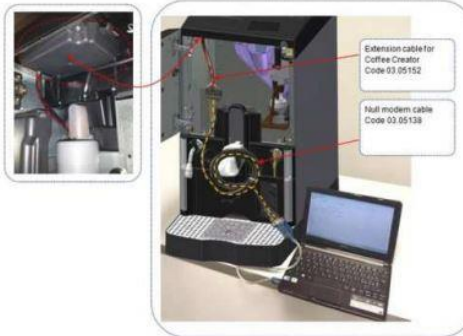

Coffee Creator Kit